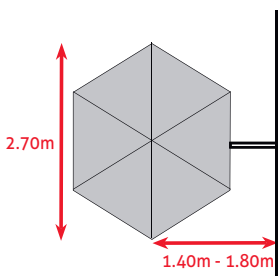

UNIQUE FEATURES - SU3

SIZE - SU3

HEXAGON

WARRANTY*

*Conditions Apply

STANDARD ACCESSORIES

Phone: 0438 574 228

Email: info@sydney-shade.com.au