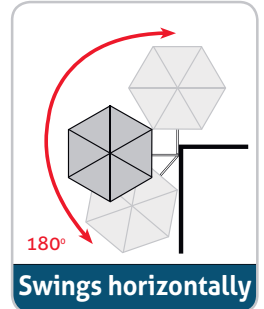

UNIQUE FEATURES - SU3

SIZE - SU3

HEXAGON

WARRANTY*

*Conditions Apply

STANDARD ACCESSORIES

Phone: 0438 574 228

Email: info@sydney-shade.com.au